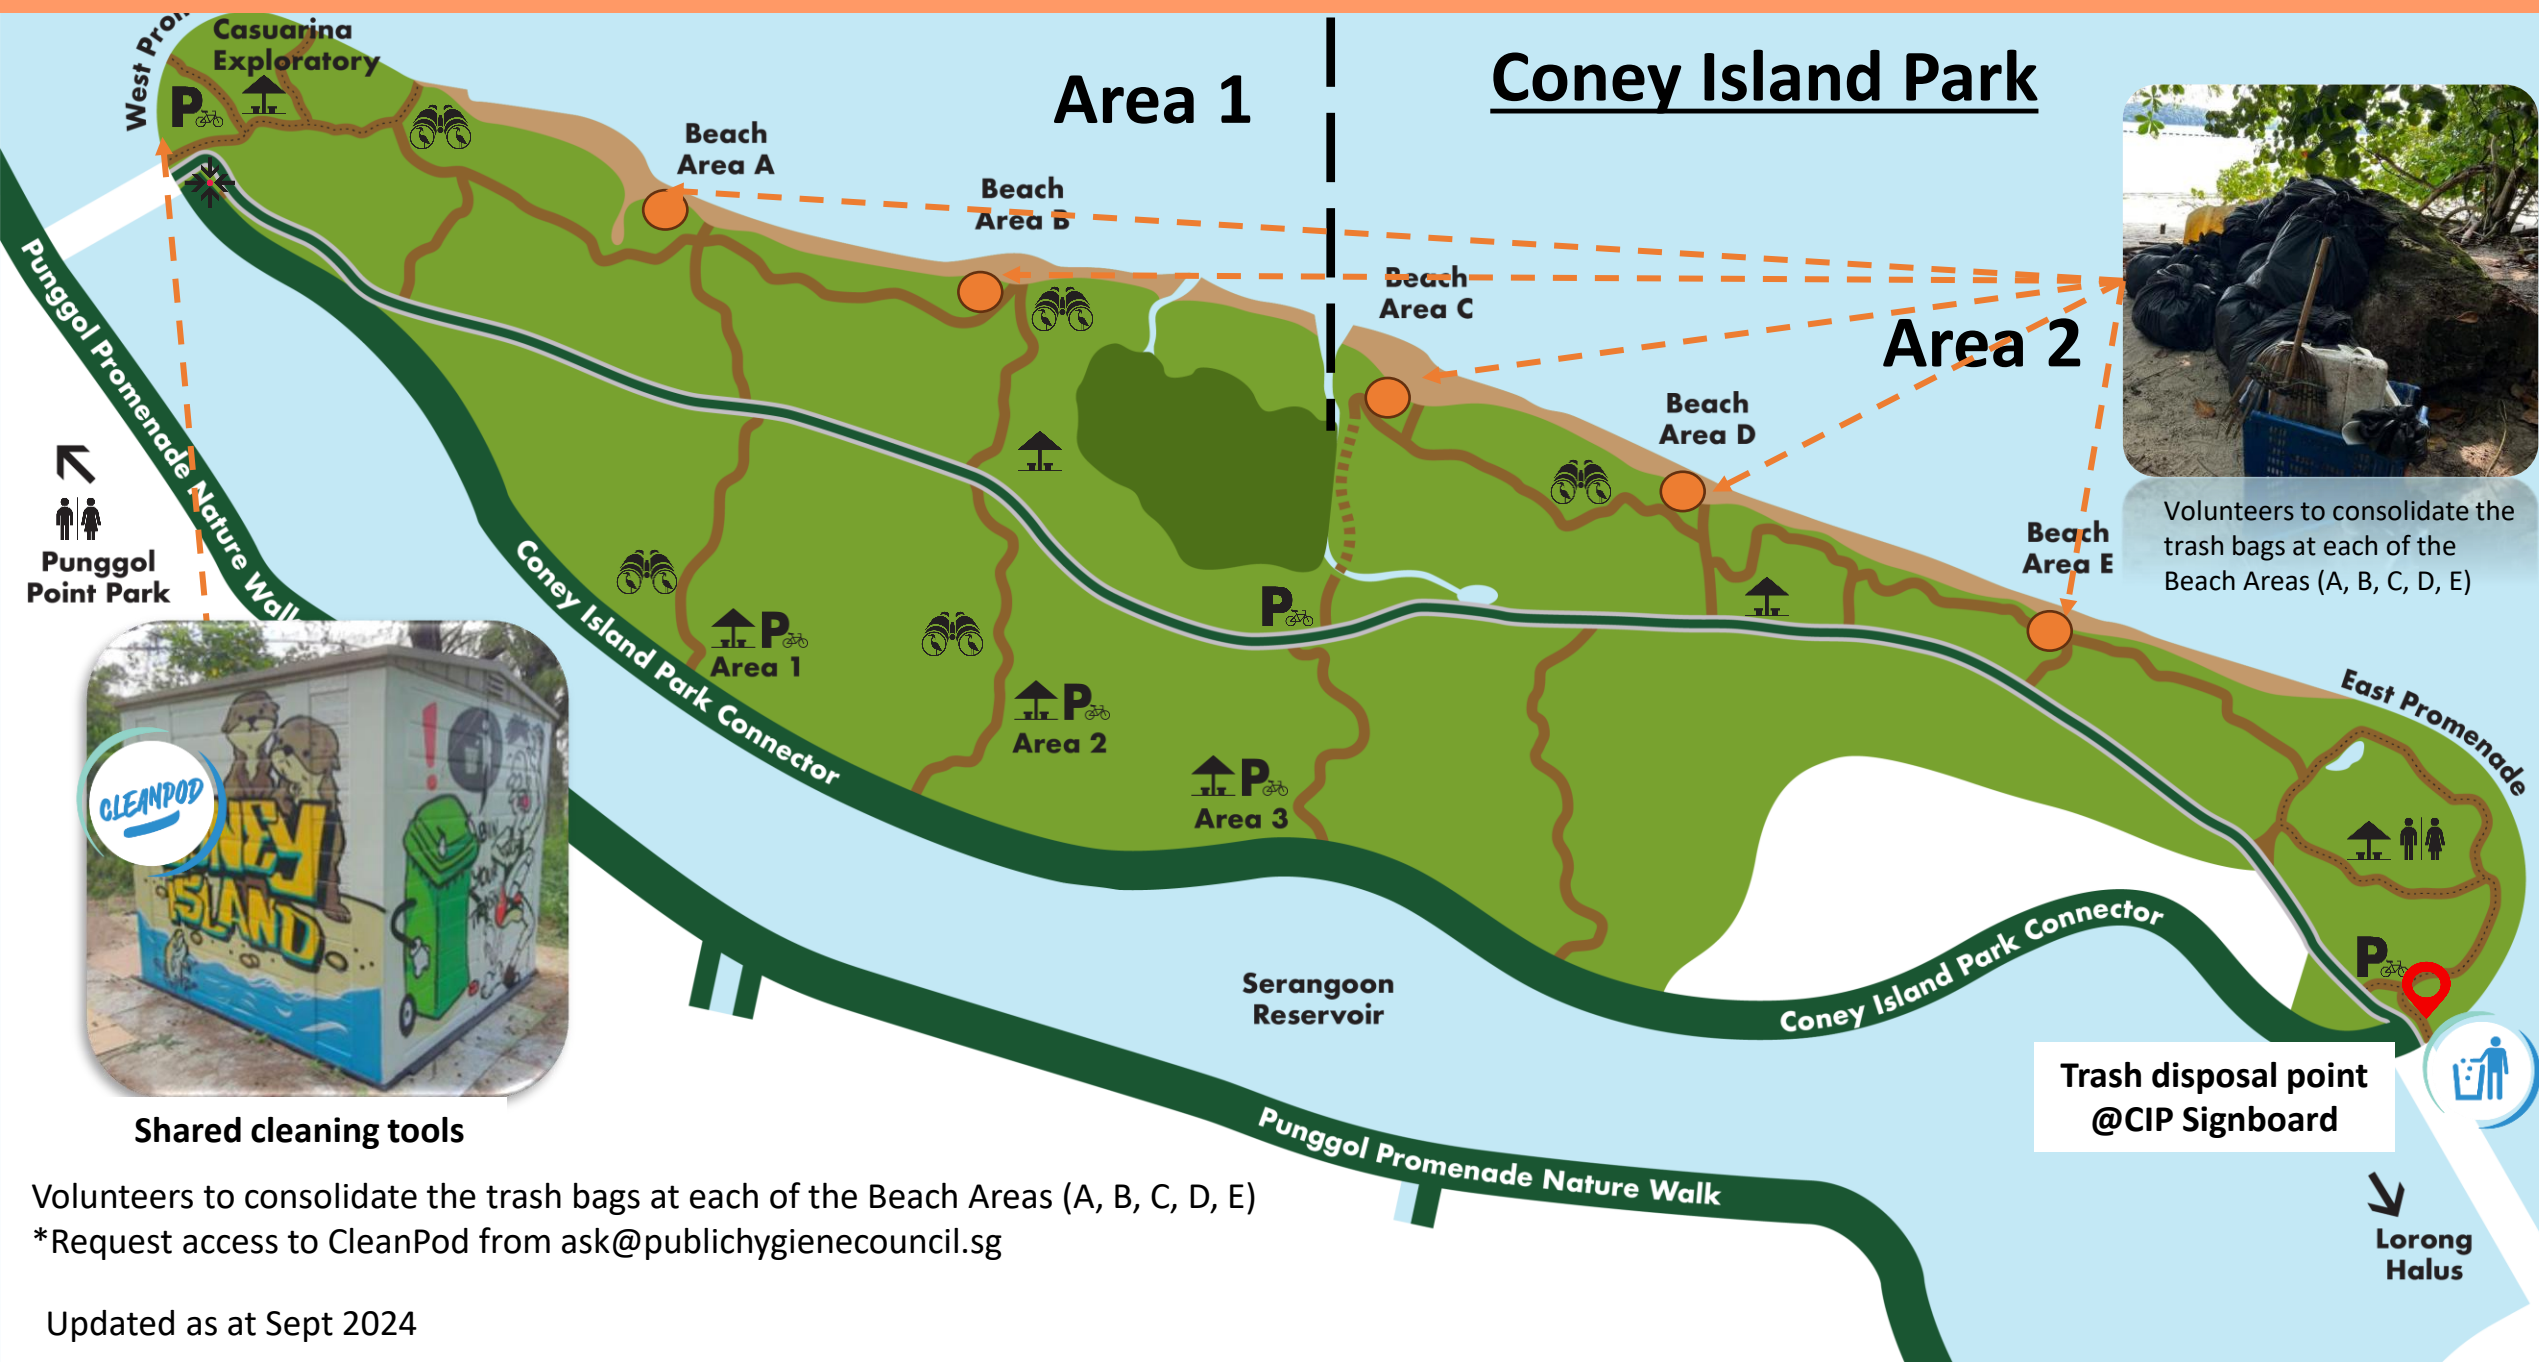

CLEAN POD | CONEY ISLAND PARK (NEXT TO WEST ENTRANCE)

Volunteers to consolidate the trash bags at each of the Beach Areas (A, B, C, D, E)

Shared cleaning tools

Volunteers to consolidate the trash bags at each of the Beach Areas (A, B, C, D, E)

*Request access to CleanPod from ask@publichygienecouncil.sg

Updated as at Sept 2024

Trash disposal point
@CIP Signboard

Lorong Halus