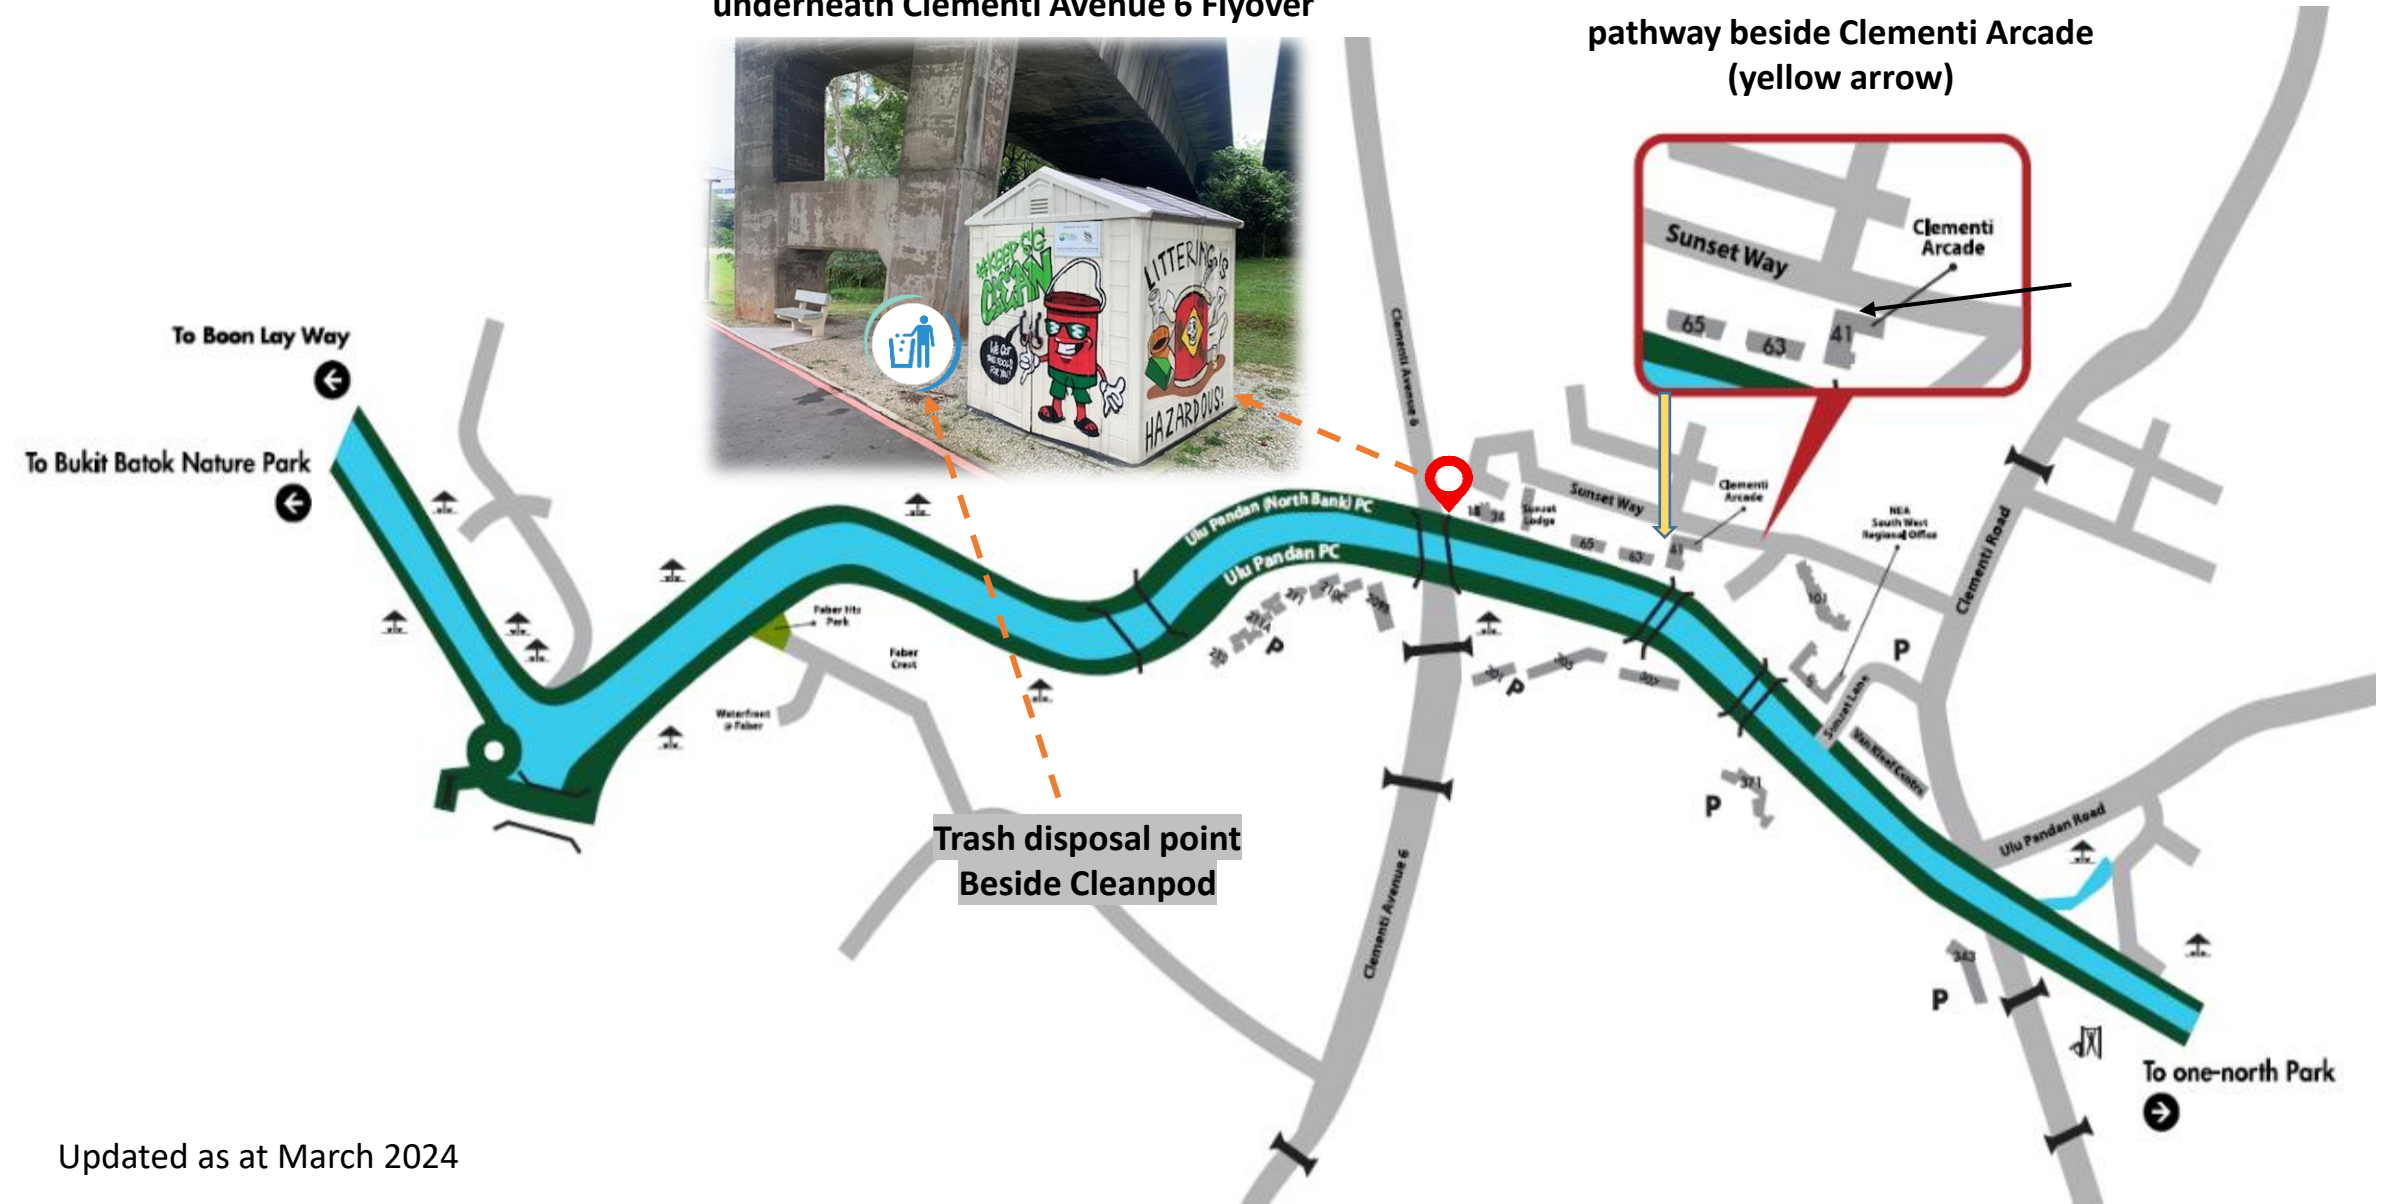

CLEAN POD | ULU PANDAN PARK CONNECTOR (NORTH BANK)

Shared litter picking tools
underneath Clementi Avenue 6 Flyover

Nearest entry point to the park
connector to reach the CleanPod:
pathway beside Clementi Arcade
(yellow arrow)

Trash disposal point
Beside Cleanpod