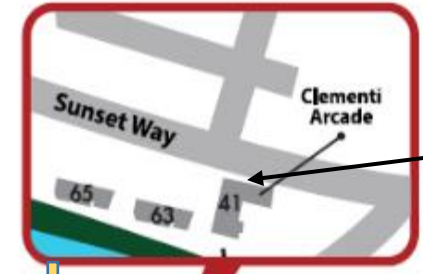

CLEAN POD | ULU PANDAN PARK CONNECTOR (NORTH BANK)

Shared litter picking tools
underneath Clementi Avenue 6 Flyover

Nearest entry point to the park
connector to reach the CleanPod:
pathway beside Clementi Arcade
(yellow arrow)

Trash disposal point
Beside Cleanpod